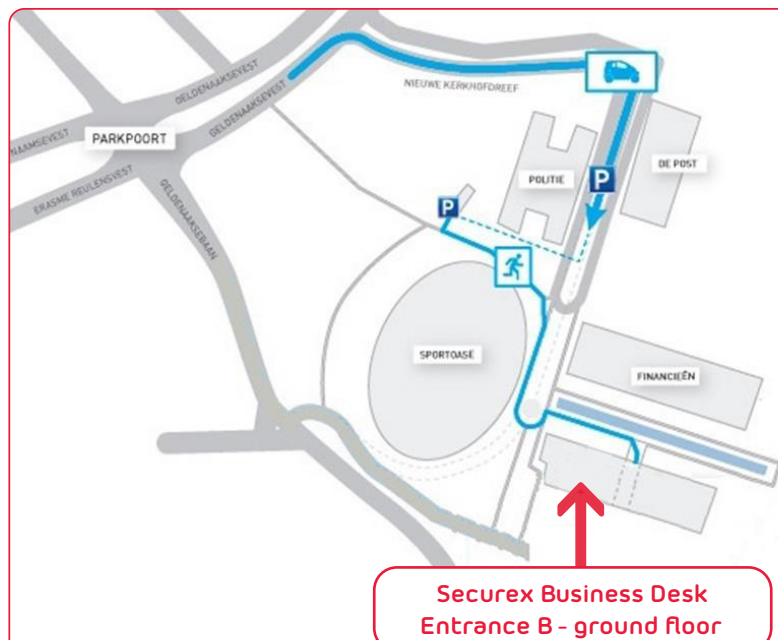

How to get to Securex Business Desk Leuven

Securex Leuven
MC-Square
Philippsite 5 bus 1

- When you passed by Parkpoort, take the first street on your right, Nieuwe Kerkhofdreef.
- At the end of the street, turn right to the Philips site and drive through the tunnel to the underground car park.
- You can park in the parking lot immediately on your right after entering the tunnel.
- Leave the car park via stairs or elevator.
- Walk along the Sportoase (brick building) and then choose the right side along the water.
- The MC-SQUARE reception can be found at entrance B of the Ubicenter (on your right) on the ground floor.
- Then enter through the revolving door and sign up at the reception.

Address Securex Leuven:
Philippsite 5 bus 1 3001 Leuven

Address Parking:
Philippsite 2 3001 Leuven